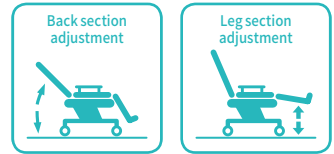

NWE-132

ELECTRIC DIALYSIS CHAIR

NWE-132

FEATURES AND HIGHLIGHTS

Technical parameters

▪ Size	1750×580mm
▪ Back	770×580mm
▪ Seat	470×580mm
▪ Leg	410×540mm
▪ Seat height	530mm
▪ Armrest	460×160mm
▪ Mattress thickness	60mm
▪ Back rest lifting	0° - 70°
▪ Leg rest lifting	-70° - 0°
▪ Armrest swing out	0° - 270°
▪ Voltage and frequency:	100-240 V · 50/60 Hz
▪ Plug as required (hospital grade)	

Table Board

Adjustable ABS tray table, with antiskid convex edge, tank for cup and cellphone. USB/5V optional. Very convenient for donor.

Handrail

Upgraded armrest, can be right-left, front-back adjustable. Donor can control universal position. Armrest is R120° concave curve, avoid donor's arm sliding, ensure the donor's safety and comfortable.