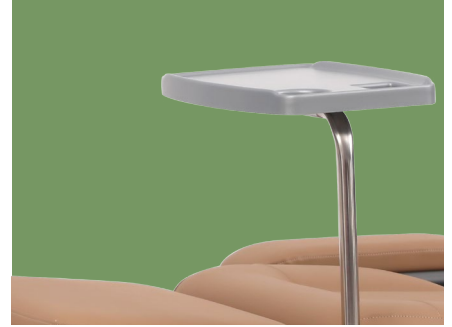

Table Board

Adjustable ABS tray table, with antiskid convex edge, tank for cup and cellphone. USB/5V optional. Very convenient for donor.

Handrail

Upgraded armrest, can be right-left, front-back adjustable. Donor can control universal position. Armrest is R120° concave curve, avoid donor's arm sliding, ensure the donor's safety and comfortable.